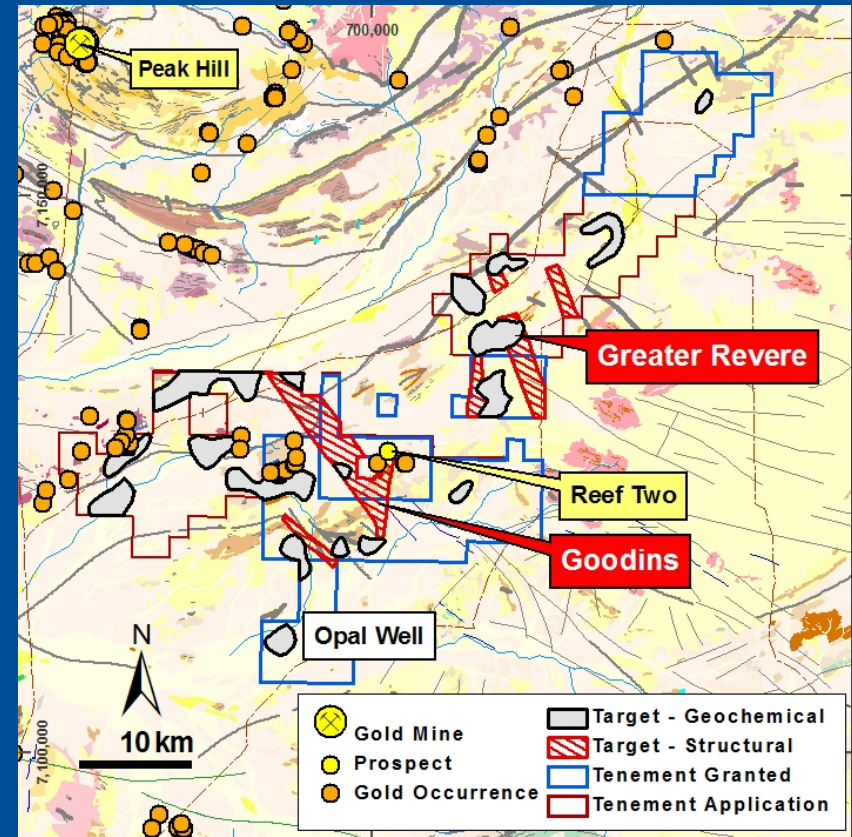

# Revere Project (100%)

Au

Geology

Targets

## Target: Sediment hosted stockwork gold deposit

- Thin Proterozoic sedimentary sequences overlying Archaean greenstones
- Geochemical and structural targets identified for drill testing (POW submitted)