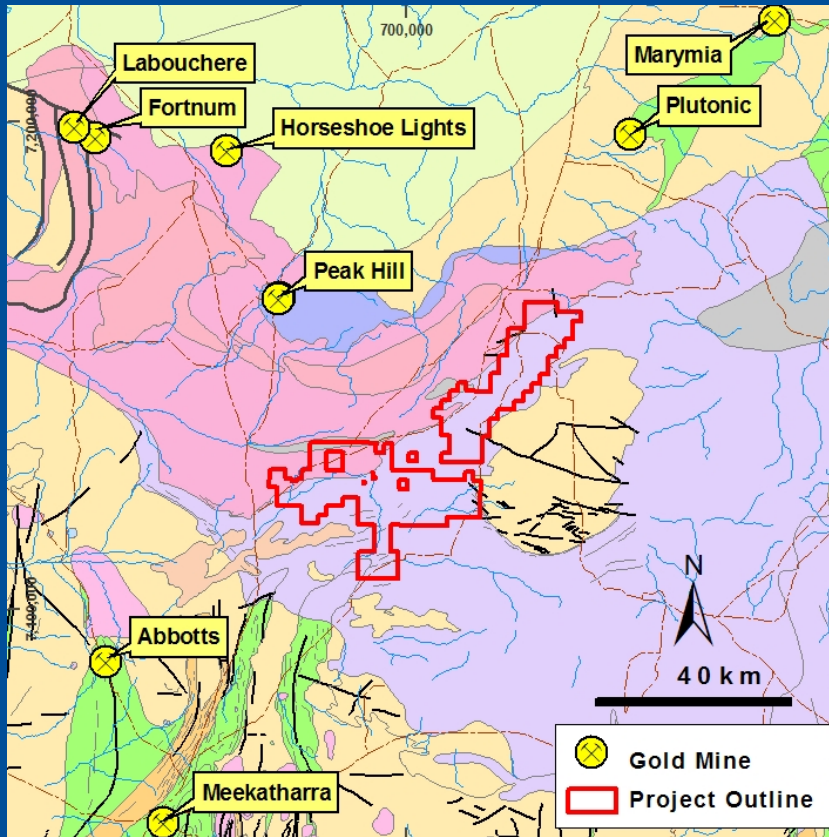

# Revere Project (100%)

Au

Geology

Targets

## Target: Sediment hosted stockwork gold deposit

- Thin Proterozoic sedimentary sequences overlying Archaean greenstones
- Geochemical and structural targets identified for drill testing (POW submitted)